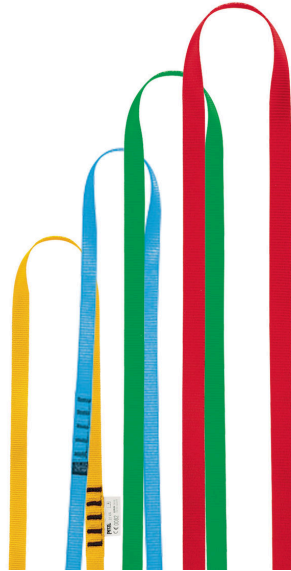

Univers	Professional
Type	Products
Category	Anchors
Subcategory	Anchor Straps

ANNEAU

ANNEAU is an open loop sling available in four lengths, color-coded for easy identification of length.

Short Description Sewn sling

Selling Points

- Open loop sling for setting up anchors
- Available in four lengths: 60, 80, 120, and 150 cm
- Color coded for easy identification of length
- Also available in black

Specification

- Material(s): Polyester
- Breaking strength: 22kN
- Certification(s): CE EN 566, CE EN 795 B, UKCA, EAC, GB 30862/B, XF 494:FZL-B-Q

Specifications by reference

Reference(s)	C40A 60	C40A 80	C40A 120	C40A 150
				
Length	60 cm	80 cm	120 cm	150 cm
Color(s)	Yellow	Blue	Green	Red
Weight	60 g	80 g	100 g	135 g
Made in	MY	MY	MY	MY
Guarantee	3 years	3 years	3 years	3 years
Inner Pack Count	1	1	1	1
Quantity Per Box	50	50	25	25
EAN	3342540103436	3342540105140	3342540103429	3342540105133

Reference(s)	C40 60N	C40 80N	C40120 N
			
Length	60 cm	80 cm	120 cm
Color(s)	Black	Black	Black
Weight	60 g	80 g	100 g
Made in	FR	FR	FR
Guarantee	3 years	3 years	3 years
Inner Pack Count	1	1	1
Quantity Per Box	25	25	20
EAN	3342540070059	3342540037625	3342540084643